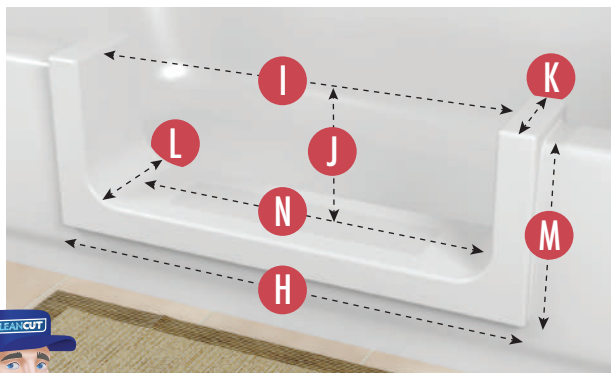

ACTUAL PRODUCT MEASUREMENTS:

- **H** **PRODUCT LENGTH:** 28 Inches
- **I** **OPENING LEFT TO RIGHT AT TOP:** 24 Inches
- **J** **PRODUCT OPENING TOP TO BOTTOM:** 12 Inches
- **K** **PRODUCT WIDTH AT TOP:** 9 Inches
- **L** **PRODUCT WIDTH AT BOTTOM:** 10 Inches
- **M** **PRODUCT HEIGHT:** 12.75 Inches
- **N** **OPENING LEFT TO RIGHT AT BOTTOM:** 20 Inches