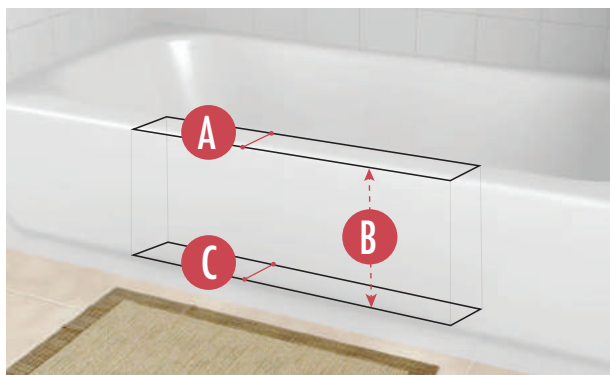

THE **CLEANCUT**

CONVERTIBLE

**SIZING &
MEASUREMENT GUIDE**

The Convertible is
available in one size.

TUB REQUIREMENTS:

- **A** **MAX* TUB-WALL WIDTH AT TOP:** 6 Inches
- **B** **BOTTOM WIDTH MEASURE DEPTH:** 10.5 Inches
  Distance to measure down from top of tub to establish "Max Tub-Wall Width at Bottom"
- **C** **MAX* TUB-WALL WIDTH AT BOTTOM :** 7 Inches
  Note: Bottom tub width is typically wider than top width.

*If your tub exceeds these MAX size measurements, this product will not work with your tub.