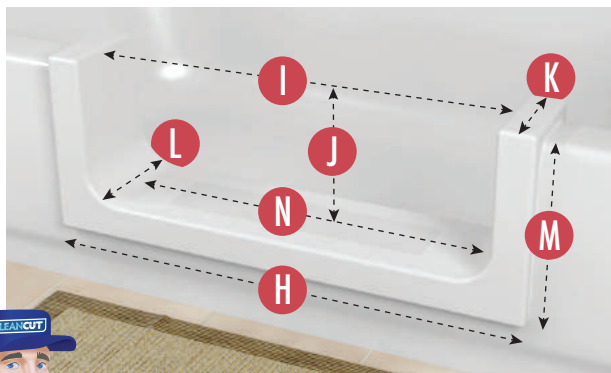

**If your tub exceeds these MAX size measurements, this product will not work with your tub.*

TEMPLATE (CUT LINES) AND PRODUCT OVERLAP MEASUREMENTS:

- D** **TEMPLATE LENGTH:** 25.5 Inches
- E** **TEMPLATE HEIGHT:** 8.5 Inches

AMOUNT PRODUCT OVERLAPS PAST CUT LINES:

- F** **LEFT AND RIGHT SIDE OVERLAP:** 1.25 Inches
- G** **BOTTOM OVERLAP:** 1.25 Inches

ACTUAL PRODUCT MEASUREMENTS:

- H** **PRODUCT LENGTH:** 28 Inches
- I** **OPENING LEFT TO RIGHT AT TOP:** 24 Inches
- J** **PRODUCT OPENING TOP TO BOTTOM:** 8.25 Inches
- K** **PRODUCT WIDTH AT TOP:** 5.5 Inches
- L** **PRODUCT WIDTH AT BOTTOM:** 6.75 Inches
- M** **PRODUCT HEIGHT:** 10.25 Inches
- N** **OPENING LEFT TO RIGHT AT BOTTOM:** 20.75 Inches