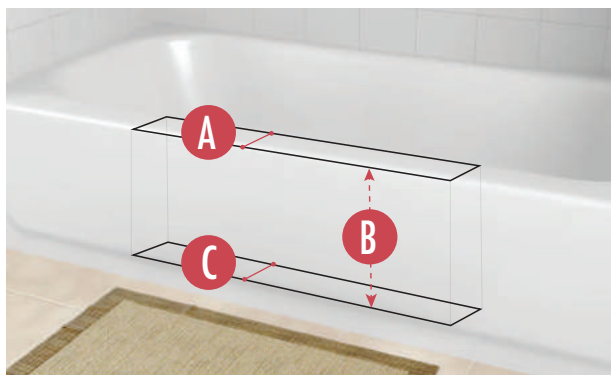

AMOUNT PRODUCT OVERLAPS PAST CUT LINES:

- F** **LEFT AND RIGHT SIDE OVERLAP:** 1.25 Inches
- G** **BOTTOM OVERLAP:** 1.25 Inches

ACTUAL PRODUCT MEASUREMENTS:

- H** **PRODUCT LENGTH:** 28 Inches
- I** **OPENING LEFT TO RIGHT AT TOP:** 24 Inches
- J** **PRODUCT OPENING TOP TO BOTTOM:** 8.5 Inches
- K** **PRODUCT WIDTH AT TOP:** 5 Inches
- L** **PRODUCT WIDTH AT BOTTOM:** 5.75 Inches
- M** **PRODUCT HEIGHT:** 10.25 Inches
- N** **OPENING LEFT TO RIGHT AT BOTTOM:** 20.75 Inches

Sizing & Install Videos can be viewed at www.cleancutbath.com/sizing-how-to

THE CLEANCUT STEP

SIZING & MEASUREMENT GUIDE FOR MEDIUM SIZE

TUB REQUIREMENTS:

- A** **MAX* TUB-WALL WIDTH AT TOP:** 4.5 Inches
- B** **BOTTOM WIDTH MEASURE DEPTH:** 9.75 Inches
Distance to measure down from top of tub to establish "Max Tub-Wall Width at Bottom"
- C** **MAX* TUB-WALL WIDTH AT BOTTOM :** 5.75 Inches
Note: Bottom tub width is typically wider than top width.