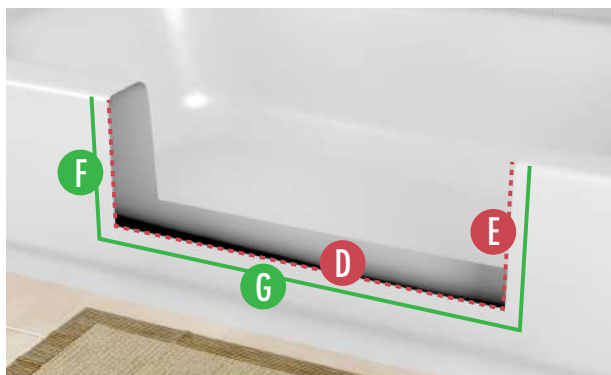

TEMPLATE (CUT LINES) AND PRODUCT OVERLAP MEASUREMENTS:

- **D** **TEMPLATE LENGTH:** 25.5 Inches
- **E** **TEMPLATE HEIGHT:** 11 Inches

AMOUNT PRODUCT OVERLAPS PAST CUT LINES:

- **F** **LEFT AND RIGHT SIDE OVERLAP:** 1.25 Inches
- **G** **BOTTOM OVERLAP:** 1 Inch