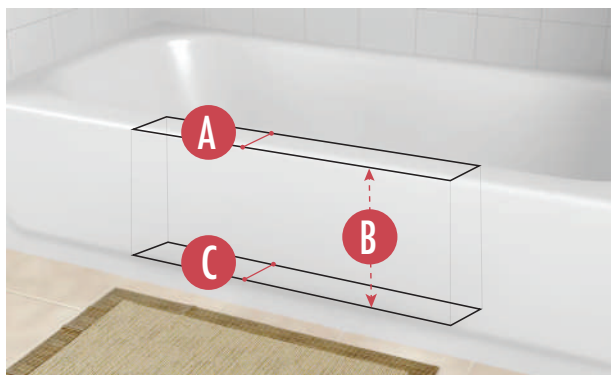

AMOUNT PRODUCT OVERLAPS PAST CUT LINES:

- F** **LEFT AND RIGHT SIDE OVERLAP:** 1.25 Inches
- G** **BOTTOM OVERLAP:** 1.25 Inches

ACTUAL PRODUCT MEASUREMENTS:

- H** **PRODUCT LENGTH:** 28 Inches
- I** **OPENING LEFT TO RIGHT AT TOP:** 24 Inches
- J** **PRODUCT OPENING TOP TO BOTTOM:** 8.5 Inches
- K** **PRODUCT WIDTH AT TOP:** 7 Inches
- L** **PRODUCT WIDTH AT BOTTOM:** 8.25 Inches
- M** **PRODUCT HEIGHT:** 10.25 Inches
- N** **OPENING LEFT TO RIGHT AT BOTTOM:** 20.75 Inches

Sizing & Install Videos can be viewed at www.cleancutbath.com/sizing-how-to

THE **CLEANCUT****DEEP STEP™****SIZING & MEASUREMENT GUIDE FOR
WIDE SIZE****TUB REQUIREMENTS:**

- A** **MAX* TUB-WALL WIDTH AT TOP:** 6 Inches
- B** **BOTTOM WIDTH MEASURE DEPTH:** 11.75 Inches
Distance to measure down from top of tub to establish "Max Tub-Wall Width at Bottom"
- C** **MAX* TUB-WALL WIDTH AT BOTTOM :** 7.25 Inches
Note: Bottom tub width is typically wider than top width.