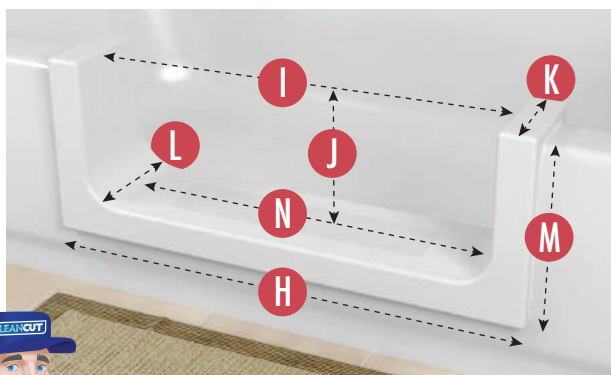

Template Size = Length 25.5" Height 8.5"

THE CLEANCUT STEP

SIZING & MEASUREMENT GUIDE FOR SMALL/NARROW SIZE

TUB REQUIREMENTS:

- A** **MAX* TUB-WALL WIDTH AT TOP:** 4 Inches
- B** **BOTTOM WIDTH MEASURE DEPTH:** 9.75 Inches
Distance to measure down from top of tub to establish "Max Tub-Wall Width at Bottom"
- C** **MAX* TUB-WALL WIDTH AT BOTTOM :** 4.75 Inches
Note: Bottom tub width is typically wider than top width.

**If your tub exceeds these MAX size measurements, this product will not work with your tub.*

TEMPLATE (CUT LINES) AND PRODUCT OVERLAP MEASUREMENTS:

- D** **TEMPLATE LENGTH:** 25.5 Inches
- E** **TEMPLATE HEIGHT:** 8.5 Inches

AMOUNT PRODUCT OVERLAPS PAST CUT LINES:

- F** **LEFT AND RIGHT SIDE OVERLAP:** 1.25 Inches
- G** **BOTTOM OVERLAP:** 1.25 Inches

ACTUAL PRODUCT MEASUREMENTS:

- H** **PRODUCT LENGTH:** 28 Inches
- I** **OPENING LEFT TO RIGHT AT TOP:** 24 Inches
- J** **PRODUCT OPENING TOP TO BOTTOM:** 8.5 Inches
- K** **PRODUCT WIDTH AT TOP:** 5 Inches
- L** **PRODUCT WIDTH AT BOTTOM:** 5.75 Inches
- M** **PRODUCT HEIGHT:** 10.25 Inches
- N** **OPENING LEFT TO RIGHT AT BOTTOM:** 20.75 Inches