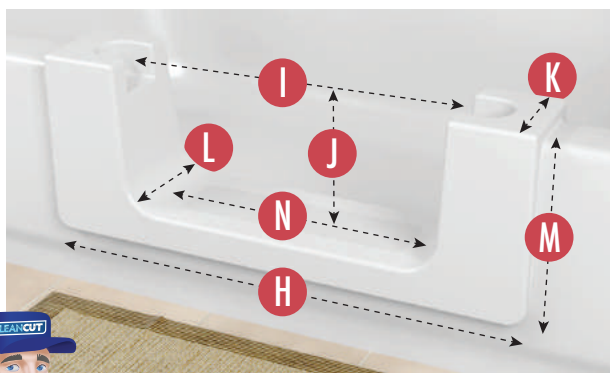

ACTUAL PRODUCT MEASUREMENTS: (PLUG INSERT NOT SHOWN)

- **H** **PRODUCT LENGTH:** 28.75 Inches
- **I** **OPENING LEFT TO RIGHT AT TOP:** 18.75 Inches
- **J** **PRODUCT OPENING TOP TO BOTTOM:** 8.5 Inches
- **K** **PRODUCT WIDTH AT TOP:** 7 Inches
- **L** **PRODUCT WIDTH AT BOTTOM:** 8 Inches
- **M** **PRODUCT HEIGHT:** 10.75 Inches
- **N** **OPENING LEFT TO RIGHT AT BOTTOM:** 15.5 Inches