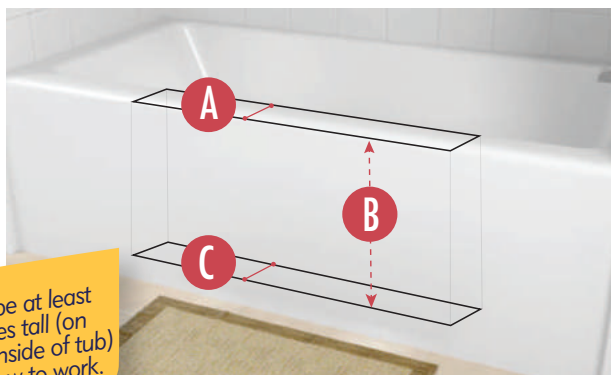

AMOUNT PRODUCT OVERLAPS PAST CUT LINES:

- F** **LEFT AND RIGHT SIDE OVERLAP:** 1.25 Inches
- G** **BOTTOM OVERLAP:** 1 Inch

ACTUAL PRODUCT MEASUREMENTS:

- H** **PRODUCT LENGTH:** 28 Inches
- I** **OPENING LEFT TO RIGHT AT TOP:** 24 Inches
- J** **PRODUCT OPENING TOP TO BOTTOM:** 12 Inches
- K** **PRODUCT WIDTH AT TOP:** 9 Inches
- L** **PRODUCT WIDTH AT BOTTOM:** 10 Inches
- M** **PRODUCT HEIGHT:** 12.75 Inches
- N** **OPENING LEFT TO RIGHT AT BOTTOM:** 20 Inches

Sizing & Install Videos can be viewed at www.cleancutbath.com/sizing-how-to

THE **CLEANCUT****ULTRA-LOW****SIZING &
MEASUREMENT GUIDE**

The Ultra-Low is designed to fit high-profile tubs. If the tub is less than 14.75 inches tall on the outside & inside of tub, please take a look at the Step sizing guides.

TUB REQUIREMENTS:

*Tub must be at least 14.75 inches tall (on outside & inside of tub) for Ultra-Low to work.

- A** **MAX* TUB-WALL WIDTH AT TOP:** 6 Inches
- B** **BOTTOM WIDTH MEASURE DEPTH:** 14.75 Inches
Distance to measure down from top of tub on inside to establish "Max Tub-Wall Width at Bottom"
- C** **MAX* TUB-WALL WIDTH AT BOTTOM :** 7.25 Inches
Note: Bottom tub width is typically wider than top width.