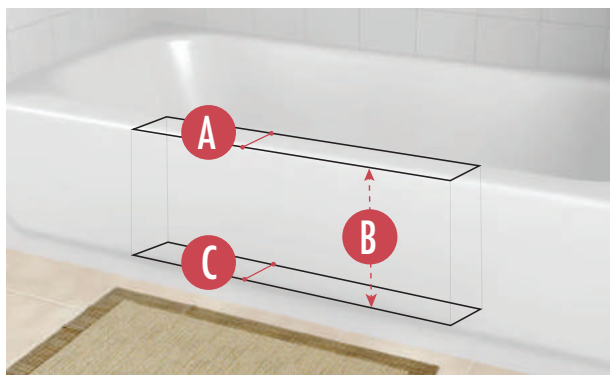

AMOUNT PRODUCT OVERLAPS PAST CUT LINES:

- F** **LEFT AND RIGHT SIDE OVERLAP:** 1.25 Inches
- G** **BOTTOM OVERLAP:** 1.25 Inches

ACTUAL PRODUCT MEASUREMENTS:

- H** **PRODUCT LENGTH:** 28 Inches
- I** **OPENING LEFT TO RIGHT AT TOP:** 24 Inches
- J** **PRODUCT OPENING TOP TO BOTTOM:** 8.25 Inches
- K** **PRODUCT WIDTH AT TOP:** 5.5 Inches
- L** **PRODUCT WIDTH AT BOTTOM:** 6.75 Inches
- M** **PRODUCT HEIGHT:** 10.25 Inches
- N** **OPENING LEFT TO RIGHT AT BOTTOM:** 20.75 Inches

Sizing & Install Videos can be viewed at www.cleancutbath.com/sizing-how-to

THE CLEANCUT STEP

SIZING & MEASUREMENT GUIDE FOR LARGE/WIDE SIZE

TUB REQUIREMENTS:

- A** **MAX* TUB-WALL WIDTH AT TOP:** 6 Inches
- B** **BOTTOM WIDTH MEASURE DEPTH:** 9.75 Inches
Distance to measure down from top of tub to establish "Max Tub-Wall Width at Bottom"
- C** **MAX* TUB-WALL WIDTH AT BOTTOM :** 7.25 Inches
Note: Bottom tub width is typically wider than top width.