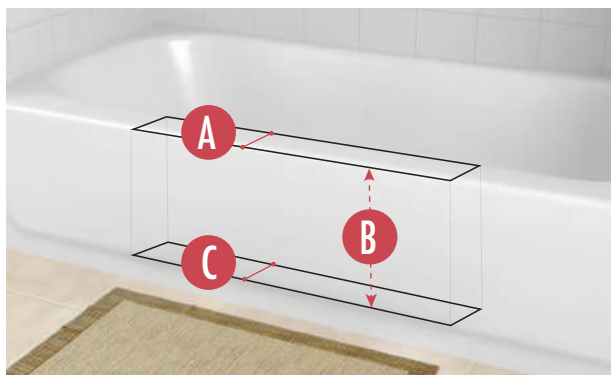

Template Size = Length 25.5" Height 14"

CleanCut Convertible™

Kit Number	Product	Colour	Size	Max Top Rail Width	Max Bottom Width 10.5" Down on Inside of Tub
Kit# 807901	CleanCut Convertible™	White	Large	6"	7"
Kit# 807902	CleanCut Convertible™	Beige	Large	6"	7"

Template Size = Length 25.5" Height 8.5"

THE CLEANCUT STEP

SIZING & MEASUREMENT GUIDE FOR SMALL/NARROW SIZE

TUB REQUIREMENTS:

- A** **MAX* TUB-WALL WIDTH AT TOP:** 4 Inches
- B** **BOTTOM WIDTH MEASURE DEPTH:** 9.75 Inches
Distance to measure down from top of tub to establish "Max Tub-Wall Width at Bottom"
- C** **MAX* TUB-WALL WIDTH AT BOTTOM :** 4.75 Inches
Note: Bottom tub width is typically wider than top width.