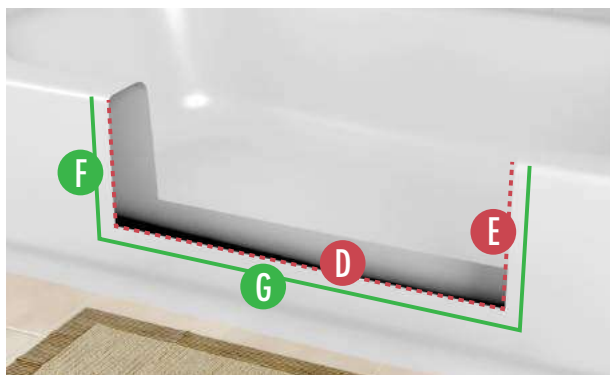

AMOUNT PRODUCT OVERLAPS PAST CUT LINES:

- F** **LEFT AND RIGHT SIDE OVERLAP:** 1.25 Inches
- G** **BOTTOM OVERLAP:** 1.25 Inches

ACTUAL PRODUCT MEASUREMENTS:

- H** **PRODUCT LENGTH:** 28 Inches
- I** **OPENING LEFT TO RIGHT AT TOP:** 24 Inches
- J** **PRODUCT OPENING TOP TO BOTTOM:** 8.25 Inches
- K** **PRODUCT WIDTH AT TOP:** 5.5 Inches
- L** **PRODUCT WIDTH AT BOTTOM:** 6.75 Inches
- M** **PRODUCT HEIGHT:** 10.25 Inches
- N** **OPENING LEFT TO RIGHT AT BOTTOM:** 20.75 Inches

Sizing & Install Videos can be viewed at www.cleancutbath.com/sizing-how-to

THE CLEANCUT STEP

SIZING & MEASUREMENT GUIDE FOR LARGE/WIDE SIZE

TUB REQUIREMENTS:

- A** **MAX* TUB-WALL WIDTH AT TOP:** 6 Inches
- B** **BOTTOM WIDTH MEASURE DEPTH:** 9.75 Inches
Distance to measure down from top of tub to establish "Max Tub-Wall Width at Bottom"
- C** **MAX* TUB-WALL WIDTH AT BOTTOM :** 7.25 Inches
Note: Bottom tub width is typically wider than top width.

**If your tub exceeds these MAX size measurements, this product will not work with your tub.*

TEMPLATE (CUT LINES) AND PRODUCT OVERLAP MEASUREMENTS:

- D** **TEMPLATE LENGTH:** 25.5 Inches
- E** **TEMPLATE HEIGHT:** 8.5 Inches