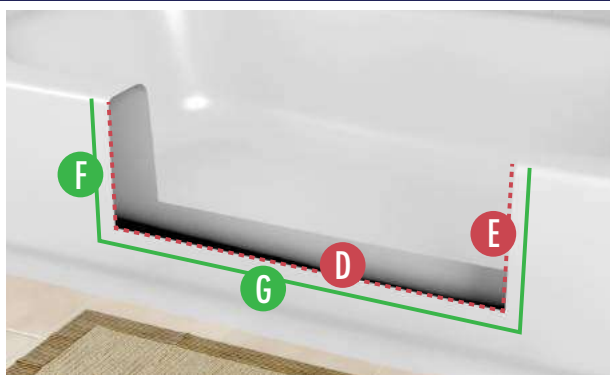

TEMPLATE (CUT LINES) AND PRODUCT OVERLAP MEASUREMENTS:

- **D** **TEMPLATE LENGTH:** 25.5 Inches
- **E** **TEMPLATE HEIGHT:** 8.5 Inches

AMOUNT PRODUCT OVERLAPS PAST CUT LINES:

- **F** **LEFT AND RIGHT SIDE OVERLAP:** 1.75 Inches
- **G** **BOTTOM OVERLAP:** 1.5 Inches