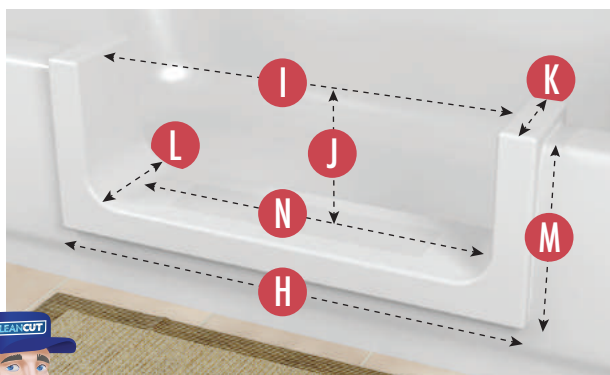

**If your tub exceeds these MAX size measurements, this product will not work with your tub.*

TEMPLATE (CUT LINES) AND PRODUCT OVERLAP MEASUREMENTS:

- D** **TEMPLATE LENGTH:** 25.5 Inches
- E** **TEMPLATE HEIGHT:** 8.5 Inches

AMOUNT PRODUCT OVERLAPS PAST CUT LINES:

- F** **LEFT AND RIGHT SIDE OVERLAP:** 1.25 Inches
- G** **BOTTOM OVERLAP:** 1.25 Inches

ACTUAL PRODUCT MEASUREMENTS:

- H** **PRODUCT LENGTH:** 28 Inches
- I** **OPENING LEFT TO RIGHT AT TOP:** 24 Inches
- J** **PRODUCT OPENING TOP TO BOTTOM:** 8.5 Inches
- K** **PRODUCT WIDTH AT TOP:** 7 Inches
- L** **PRODUCT WIDTH AT BOTTOM:** 8.25 Inches
- M** **PRODUCT HEIGHT:** 10.25 Inches
- N** **OPENING LEFT TO RIGHT AT BOTTOM:** 20.75 Inches