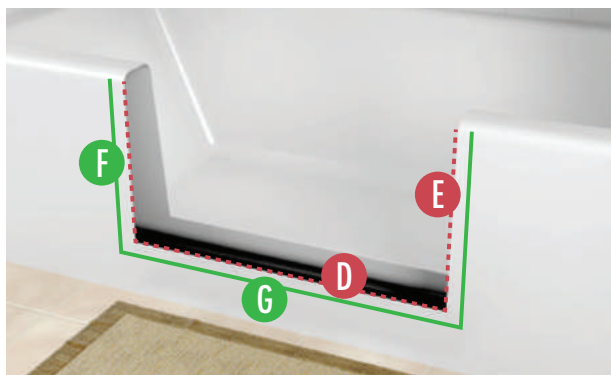

TEMPLATE (CUT LINES) AND PRODUCT OVERLAP MEASUREMENTS:

- **D** **TEMPLATE LENGTH:** 25.5 Inches
- **E** **TEMPLATE HEIGHT:** 14 Inches

AMOUNT PRODUCT OVERLAPS PAST CUT LINES:

- **F** **LEFT AND RIGHT SIDE OVERLAP:** 1.5 Inches
- **G** **BOTTOM OVERLAP:** .50 Inch