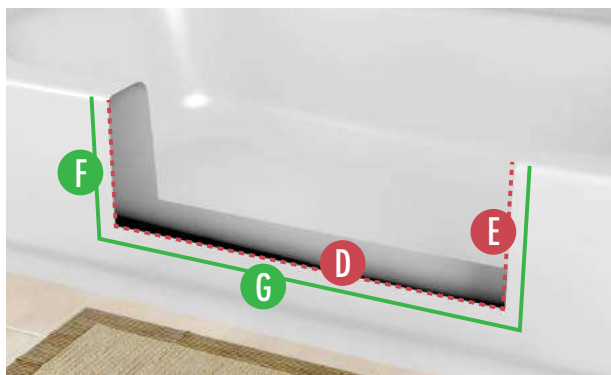

Sizing & Install Videos can be viewed at www.cleancutbath.com/sizing-how-to

THE CLEANCUT STEP

SIZING & MEASUREMENT GUIDE FOR MEDIUM SIZE

TUB REQUIREMENTS:

- A** **MAX* TUB-WALL WIDTH AT TOP:** 4.5 Inches
- B** **BOTTOM WIDTH MEASURE DEPTH:** 9.75 Inches
Distance to measure down from top of tub to establish "Max Tub-Wall Width at Bottom"
- C** **MAX* TUB-WALL WIDTH AT BOTTOM :** 5.75 Inches
Note: Bottom tub width is typically wider than top width.

**If your tub exceeds these MAX size measurements, this product will not work with your tub.*

TEMPLATE (CUT LINES) AND PRODUCT OVERLAP MEASUREMENTS:

- D** **TEMPLATE LENGTH:** 25.5 Inches
- E** **TEMPLATE HEIGHT:** 8.5 Inches