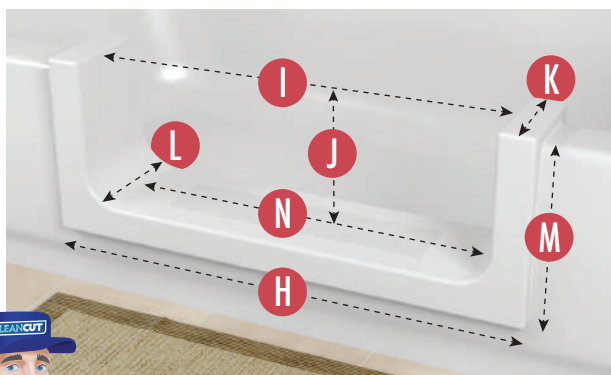

ACTUAL PRODUCT MEASUREMENTS:

- **H** **PRODUCT LENGTH:** 28 Inches
- **I** **OPENING LEFT TO RIGHT AT TOP:** 24 Inches
- **J** **PRODUCT OPENING TOP TO BOTTOM:** 12 Inches
- **K** **PRODUCT WIDTH AT TOP:** 7 Inches
- **L** **PRODUCT WIDTH AT BOTTOM:** 8.25 Inches
- **M** **PRODUCT HEIGHT:** 12.75 Inches
- **N** **OPENING LEFT TO RIGHT AT BOTTOM:** 20 Inches