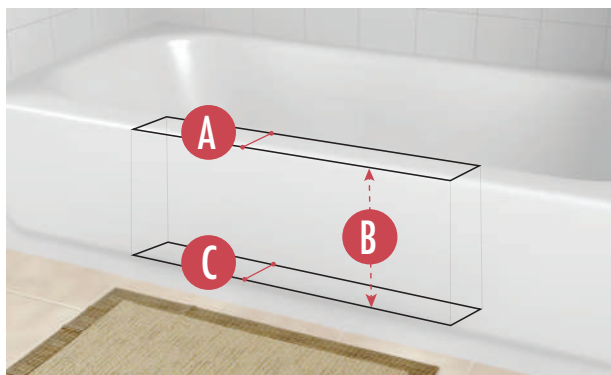

AMOUNT PRODUCT OVERLAPS PAST CUT LINES:

- F** **LEFT AND RIGHT SIDE OVERLAP:** 1.25 Inches
- G** **BOTTOM OVERLAP:** 1 Inch

ACTUAL PRODUCT MEASUREMENTS:

- H** **PRODUCT LENGTH:** 28 Inches
- I** **OPENING LEFT TO RIGHT AT TOP:** 24 Inches
- J** **PRODUCT OPENING TOP TO BOTTOM:** 12 Inches
- K** **PRODUCT WIDTH AT TOP:** 7 Inches
- L** **PRODUCT WIDTH AT BOTTOM:** 8.25 Inches
- M** **PRODUCT HEIGHT:** 12.75 Inches
- N** **OPENING LEFT TO RIGHT AT BOTTOM:** 20 Inches

Sizing & Install Videos can be viewed at www.cleancutbath.com/sizing-how-to

THE **CLEANCUT****DEEP STEP™****SIZING & MEASUREMENT GUIDE FOR
EXTRA WIDE SIZE****TUB REQUIREMENTS:**

- A** **MAX* TUB-WALL WIDTH AT TOP:** 8 Inches
- B** **BOTTOM WIDTH MEASURE DEPTH:** 11.75 Inches
Distance to measure down from top of tub to establish "Max Tub-Wall Width at Bottom"
- C** **MAX* TUB-WALL WIDTH AT BOTTOM :** 9 Inches
Note: Bottom tub width is typically wider than top width.