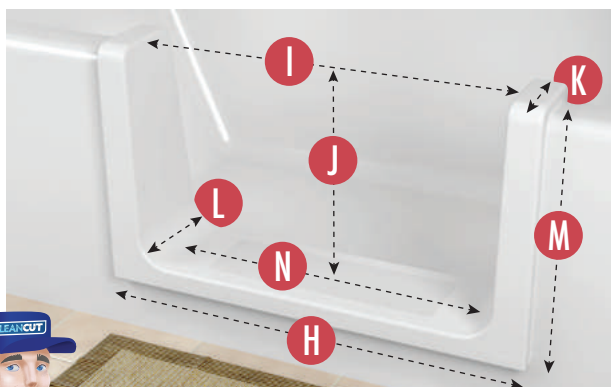

ACTUAL PRODUCT MEASUREMENTS:

- **H** **PRODUCT LENGTH:** 28 Inches
- **I** **OPENING LEFT TO RIGHT AT TOP:** 24.25 Inches
- **J** **PRODUCT OPENING TOP TO BOTTOM:** 13.75 Inches
- **K** **PRODUCT WIDTH AT TOP:** 7 Inches
- **L** **PRODUCT WIDTH AT BOTTOM:** 8.25 Inches
- **M** **PRODUCT HEIGHT:** 15.75 Inches
- **N** **OPENING LEFT TO RIGHT AT BOTTOM:** 20.75 Inches

Sizing & Install Videos can be viewed at www.cleancutbath.com/sizing-how-to