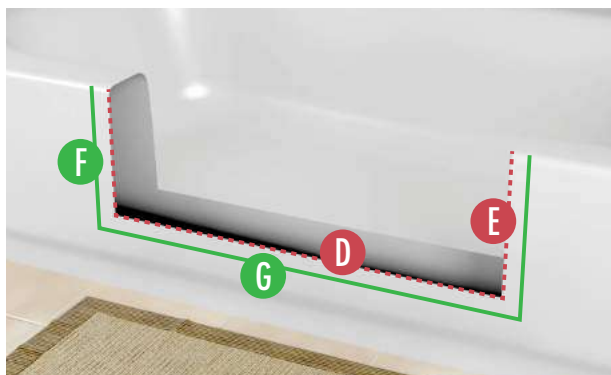

TEMPLATE (CUT LINES) AND PRODUCT OVERLAP MEASUREMENTS:

- **D** **TEMPLATE LENGTH:** 25.5 Inches
- **E** **TEMPLATE HEIGHT:** 8.5 Inches

AMOUNT PRODUCT OVERLAPS PAST CUT LINES:

- **F** **LEFT AND RIGHT SIDE OVERLAP:** 1.25 Inches
- **G** **BOTTOM OVERLAP:** 1.25 Inches